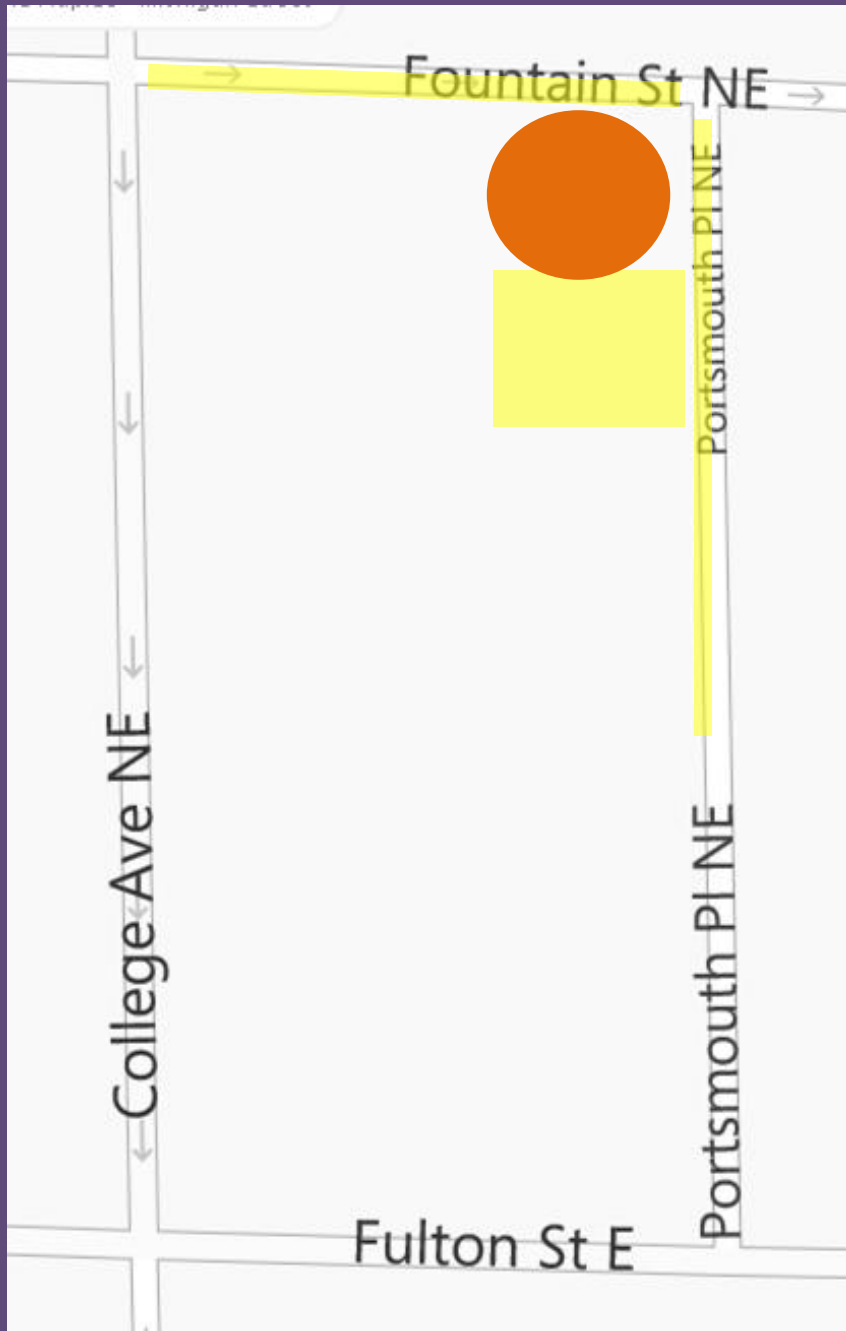

main office

534 FOUNTAIN ST NE

**534 Fountain St NE
Grand Rapids, MI 49503**

We're located in a Heritage Hill blue Victorian home on the corner of Fountain and Portsmouth.

Free parking is available on the streets or in a lot accessible from either Fulton or College. Do not access lot from the private drive located off Fulton.

Enter the front porch (faces Fountain) and the door on the left to the waiting room.

main office

534 FOUNTAIN ST NE

Coming from North/West

South on **US-131**

East on **I-196** (Exit 86A)

South (Right) onto **College Ave** (Exit 78)

East (Fifth Left) onto **Fountain St**

Coming from South

North on **US-131**

East (Right) onto **Wealthy St** (Exit 84A)

North (Second Left) onto **Division Ave**

East (Seventh Right) onto **Fountain St**

Coming from East

West on **I-196**

South (Left) on **College Ave** (Exit 78)

East (Fifth Left) onto **Fountain St**

questions? (616) 456-1178