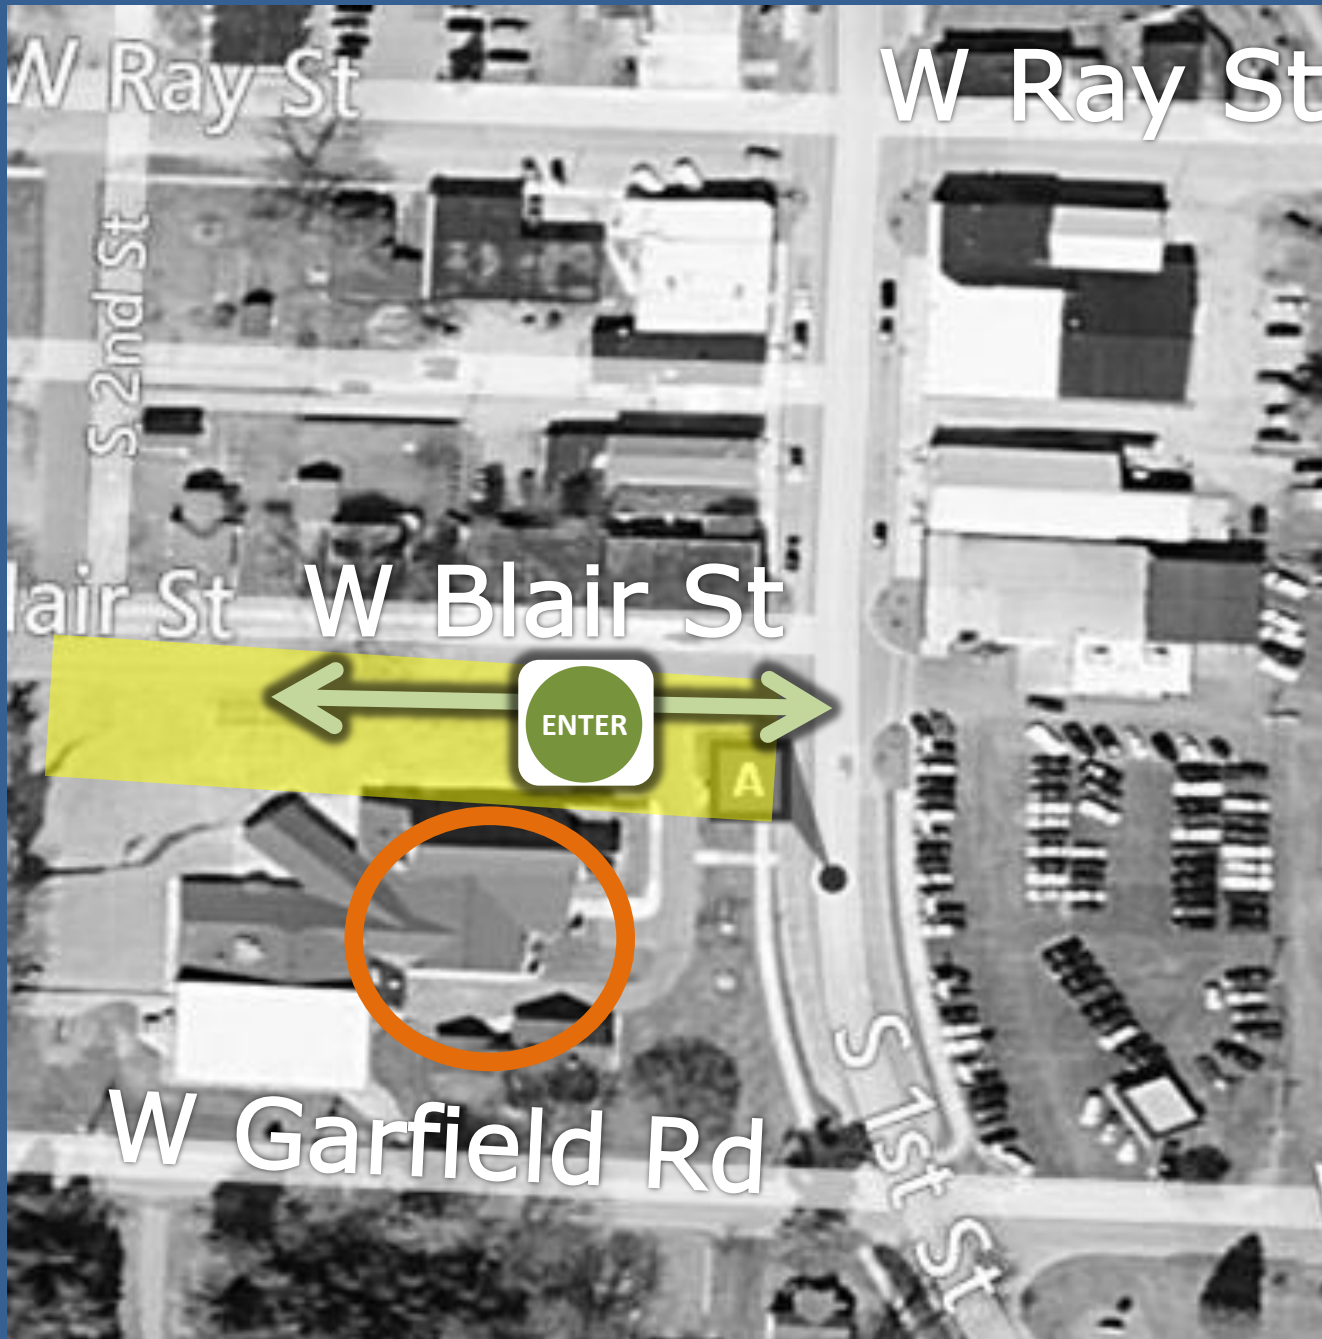

lakeshore office

4775 1ST ST

**New Era Reformed
4775 1st Street
New Era, MI 49446**

We're located in the New Era Reformed Church off 1st Street (Oceana Drive) between Blair and Garfield.

**Free parking is available
in the lot accessible
from 1st Street.**

Enter the east door (this door faces the street and Meyers Chevrolet). Then to the left is the waiting room.

lakeshore office

4775 1ST ST

Coming from North/South

US-31 toward New Era

East on **M-20** (Stony Lake Rd)

East (Second Right) on **Garfield Rd**

North (Second Left) on **1st Street** (Oceana Dr)

Coming from East (Fremont)

West on **M-20** (Hayes Rd)

South (Left) on **1st Street** (Oceana Dr)

Coming from East (Grand Rapids)

West on **I-96**

North on **US-31**

East (Right) on **M-20** (Stony Lake Rd)

East (Second Right) on **Garfield Rd**

North (Second Left) on **1st Street** (Oceana Dr)

questions? (616) 456-1178