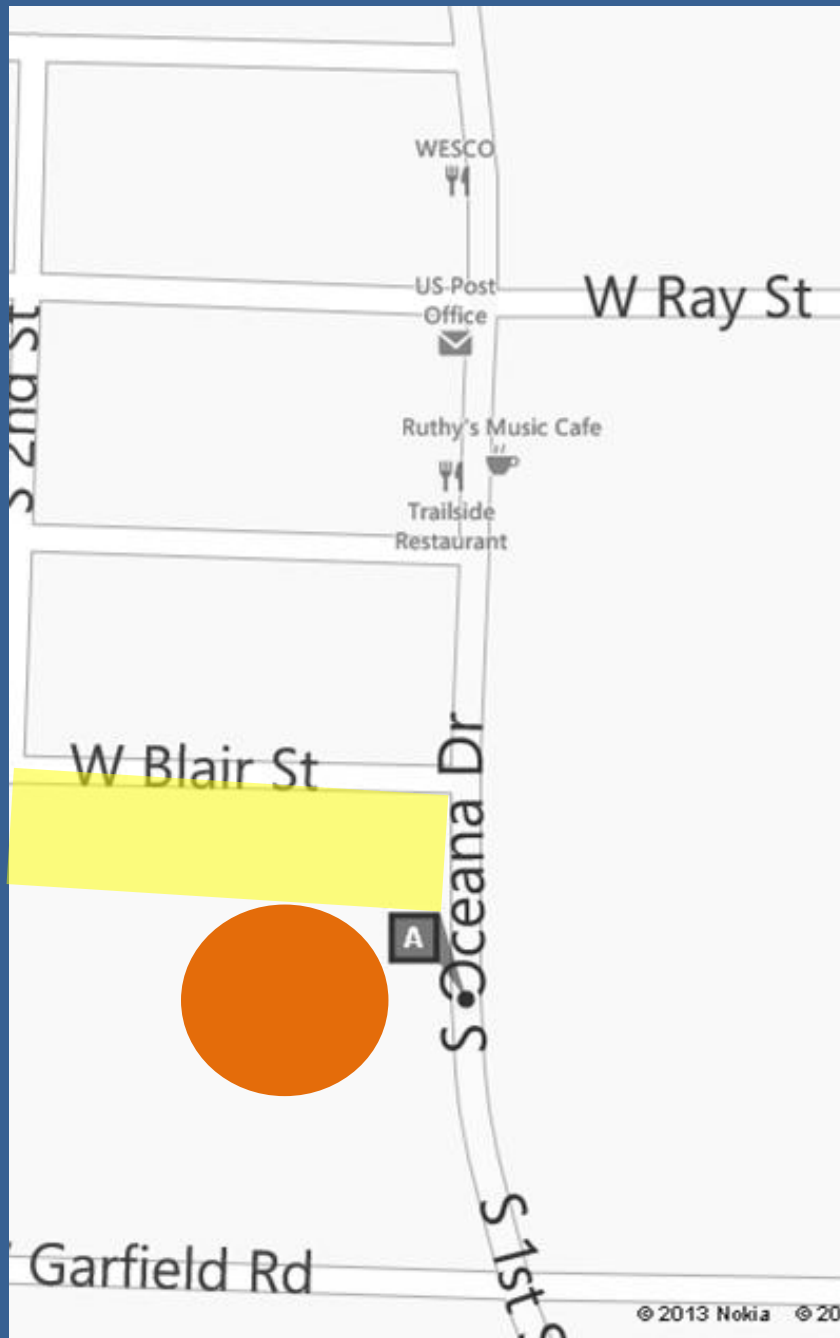

lakeshore office

4775 1ST ST

**New Era Reformed
4775 1st Street
New Era, MI 49446**

We're located in the New Era Reformed Church off 1st Street (Oceana Drive) between Blair and Garfield.

**Free parking is available
in the lot accessible
from 1st Street.**

Enter the east door (this door faces the street and Meyers Chevrolet). Then to the left is the waiting room.

lakeshore office

4775 1ST ST

Coming from North/South

US-31 toward New Era

East on **M-20** (Stony Lake Rd)

East (Second Right) on **Garfield Rd**

North (Second Left) on **1st Street** (Oceana Dr)

Coming from East (Fremont)

West on **M-20** (Hayes Rd)

South (Left) on **1st Street** (Oceana Dr)

Coming from East (Grand Rapids)

West on **I-96**

North on **US-31**

East (Right) on **M-20** (Stony Lake Rd)

East (Second Right) on **Garfield Rd**

North (Second Left) on **1st Street** (Oceana Dr)

questions? (616) 456-1178